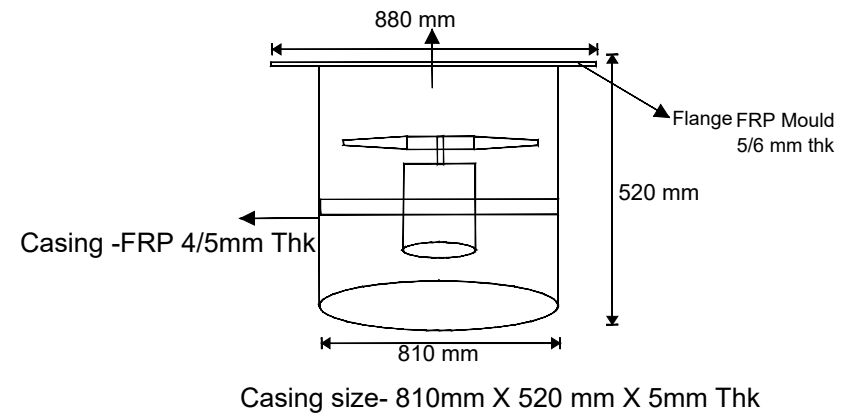

Layout of Motorized Roof Exhaust Fans / Attic Fans.

MODEL NO - MRF-150-96-32

Part 2 : Round fan casing made of FRP- 4/5 mm thk.

Part 3 : FRP Roof Canopy /Cap - 3 mm thk.

Rain Protection canopy/cap