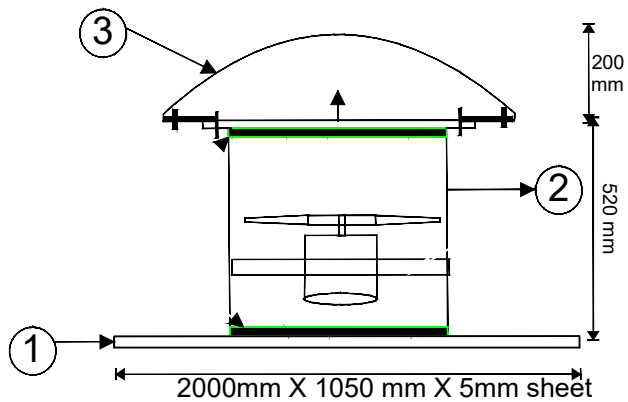

Layout of Motorized Roof Exhaust Fans / Attic Fans.

MODEL NO - MRF-150-96-32

Part 2 : Round fan casing made of FRP- 4/5 mm thk.

Part 3 : FRP Roof Canopy /Cap - 3 mm thk.

Rain Protection canopy/cap